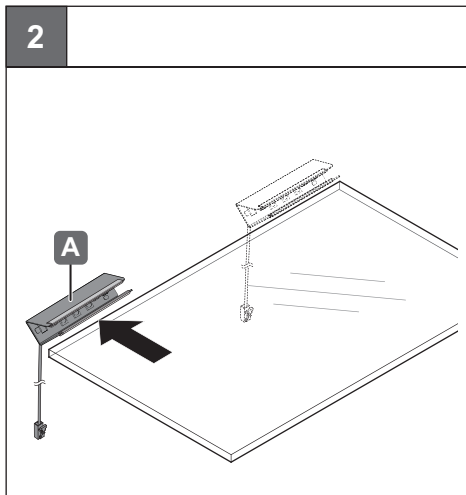

732.28.272

HDE 12.04.2013