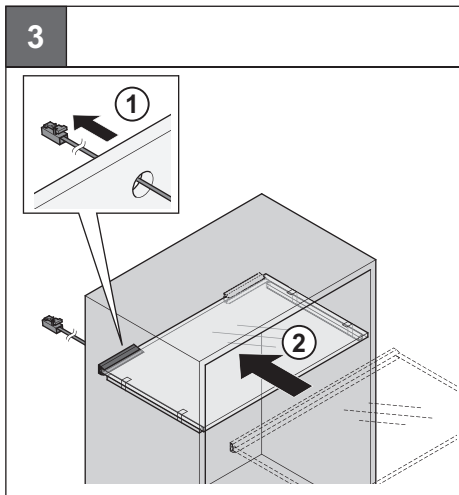

732.28.272

HDE 12.04.2013