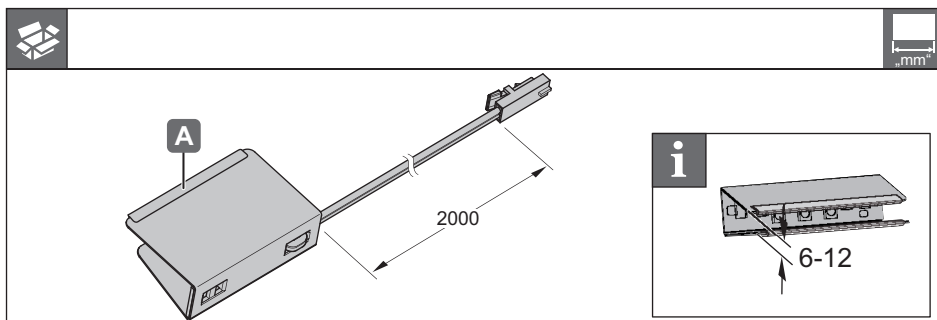

LED 2019

833.74.130

833.74.120

12V System	K	W	T <sub>A</sub>	 mm	 mm	
833.74.130	4000 K	0.22 W	-20 °C – +35 °C -4 °F – +95 °F	40 x 25.5 x 12	≥ 50 x 35.5 x 22	833.74.900
833.74.120	6000 K					833.74.901
						833.74.913
						833.74.914
						833.74.917
						833.74.918