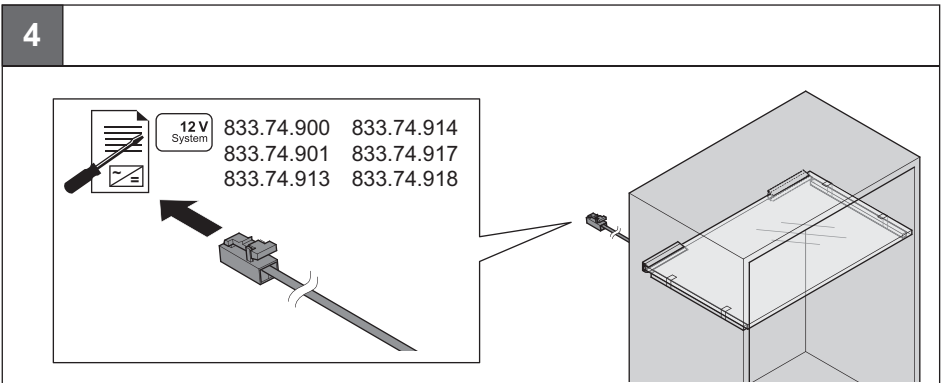

732.28.272

HDE 12.04.2013