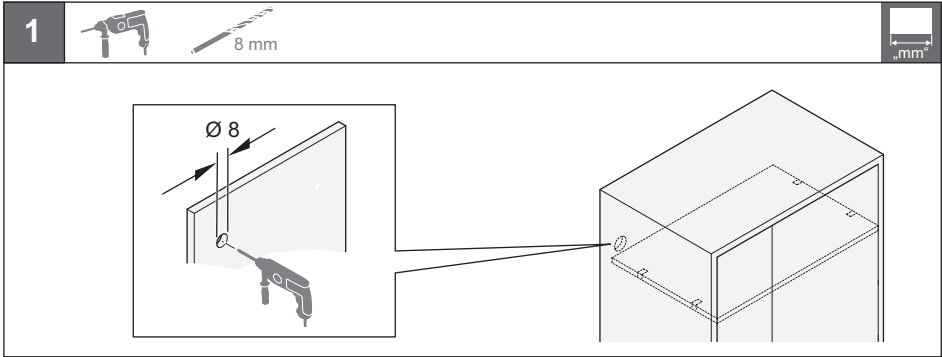

732.28.272

HDE 12.04.2013