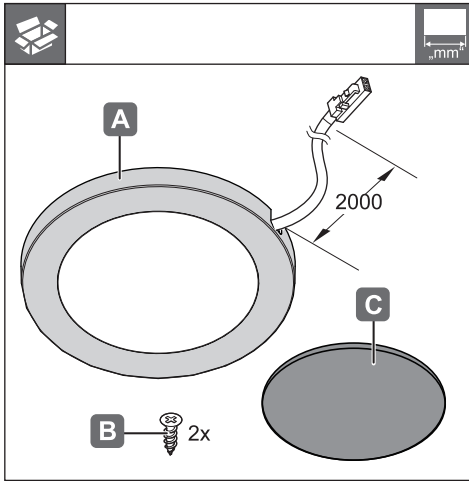

LED 2050
LED 3035

833.74.040   **833.77.190**
833.74.041   **833.77.191**

12V System	24 V System	K	W	T_A	mm	mm	
833.74.040	3000 K	2.5 W	-20 °C – +45 °C -4 °F – +113 °F	Ø 65 x 6	≥ Ø 75 x 16	Loox 12 V	
833.74.041	4000 K					Loox 24 V	
833.77.190	3000 K						
833.77.191	4000 K						

732.26.223