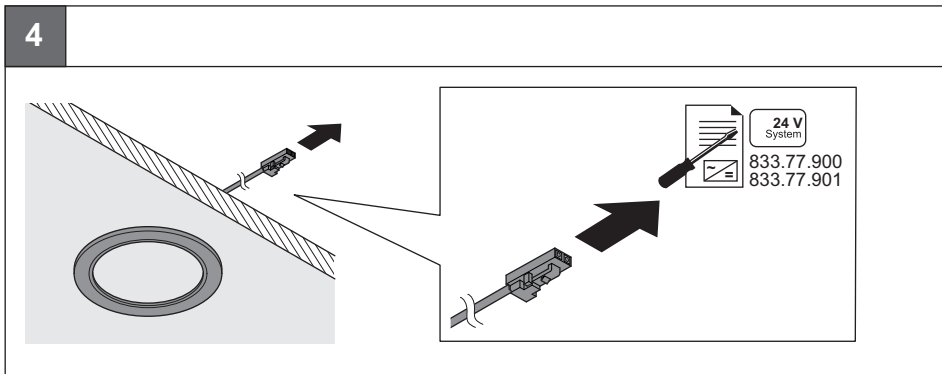

Maße in mm – Dimensions in mm – Medidas en mm

HDE 05.09.2011

732.28.231