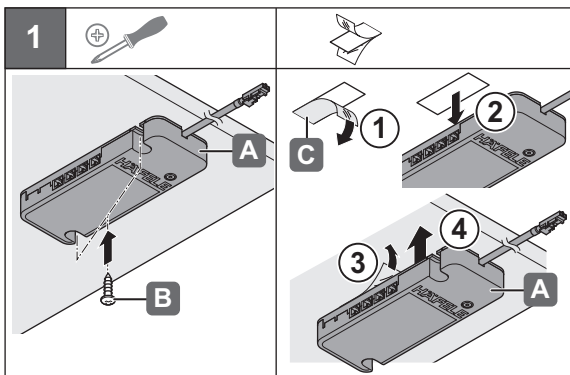

833.73.740 833.77.784
833.73.741 833.77.785

	W	T_A	mm	mm	
833.73.740	0 – 30 W	-20 °C – +35 °C -4 °F – +95 °F	106 x 40 x 14	116 x 50 x 24	Loox 12V
833.73.741	0 – 60 W				
833.77.784	0 – 60 W				
833.77.785	0 – 120 W				Loox 24V

732.28.362

HDE 08/2015