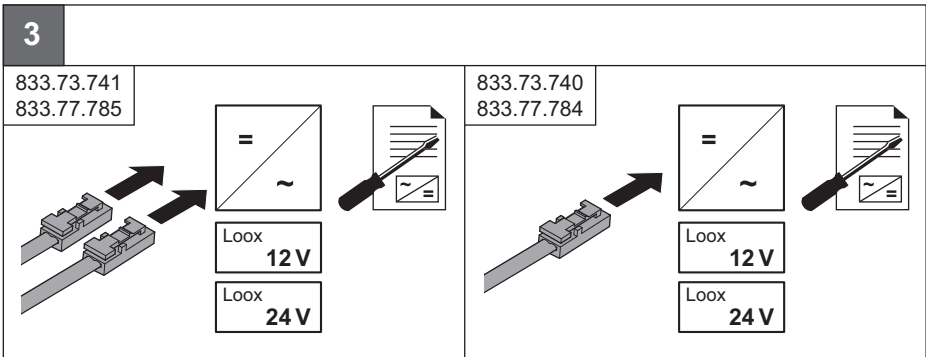

732.26.362

HDE 08/2015