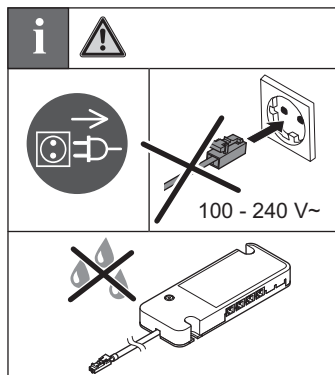

833.73.740 833.77.784
833.73.741 833.77.785

	W	T_A	mm	mm	
833.73.740	0 – 30 W	-20 °C – +35 °C -4 °F – +95 °F	106 x 40 x 14	116 x 50 x 24	Loox 12V
833.73.741	0 – 60 W				
833.77.784	0 – 60 W				
833.77.785	0 – 120 W				Loox 24V

732.28.362

HDE 08/2015