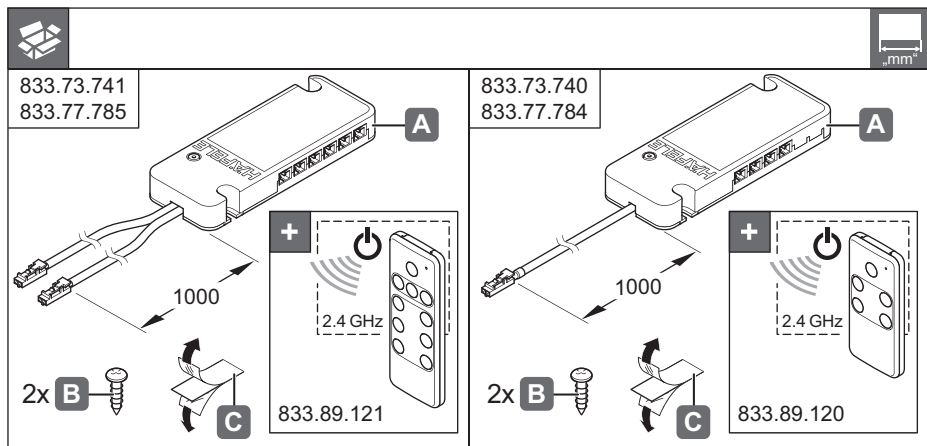

833.73.740 833.77.784
833.73.741 833.77.785

	W	T_A	mm	mm	
833.73.740	0 – 30 W	-20 °C – +35 °C -4 °F – +95 °F	106 x 40 x 14	116 x 50 x 24	Loox 12V
833.73.741	0 – 60 W				
833.77.784	0 – 60 W				
833.77.785	0 – 120 W				Loox 24V

732.28.362

HDE 08/2015