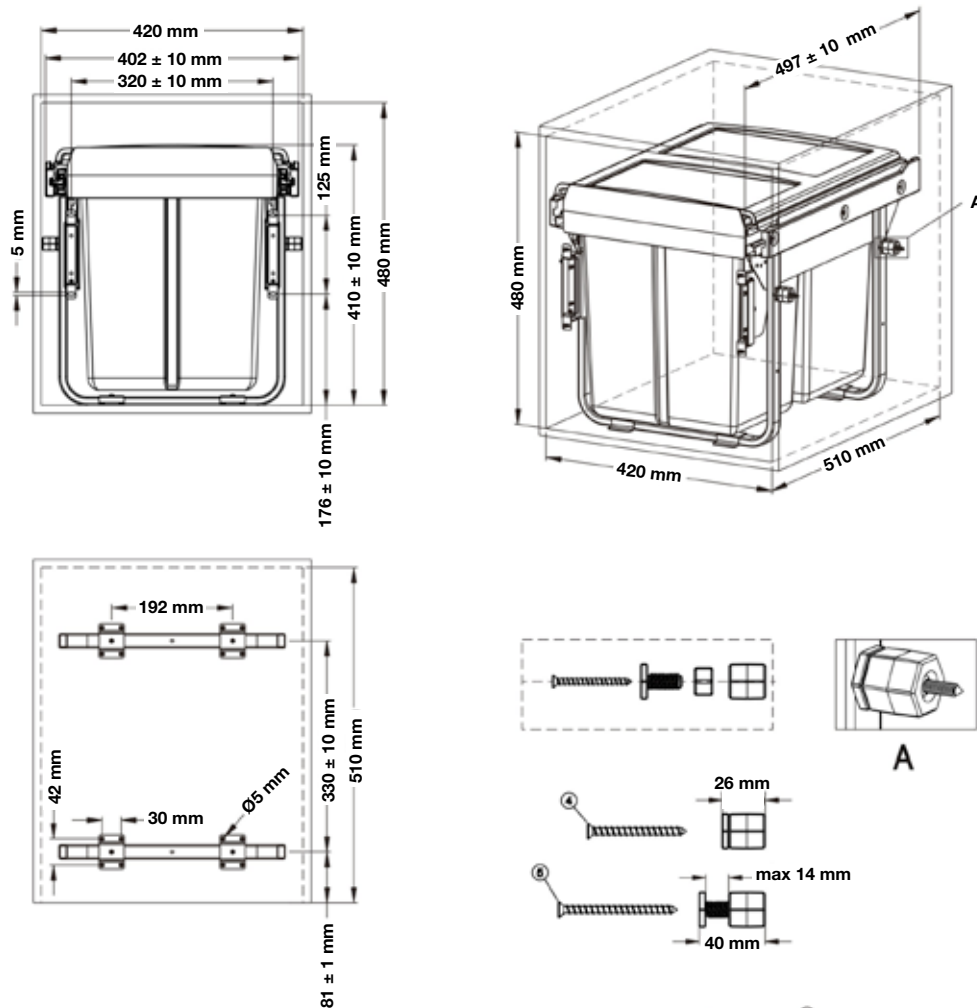

OSKA FSC Waste Bin 2 x 20 Ltr, Base mounted

Cat. No:
503.06.722

Installation dimensions

BOM List

1	Brackets	4 PCS
2	4 x 16 mm screws	16 PCS
3	4 x 25 mm screws	6 PCS
4	4 x 50 mm screws	4 PCS
5	4 x 60 mm screws	4 PCS
6	4 x 14 mm screws	4 PCS